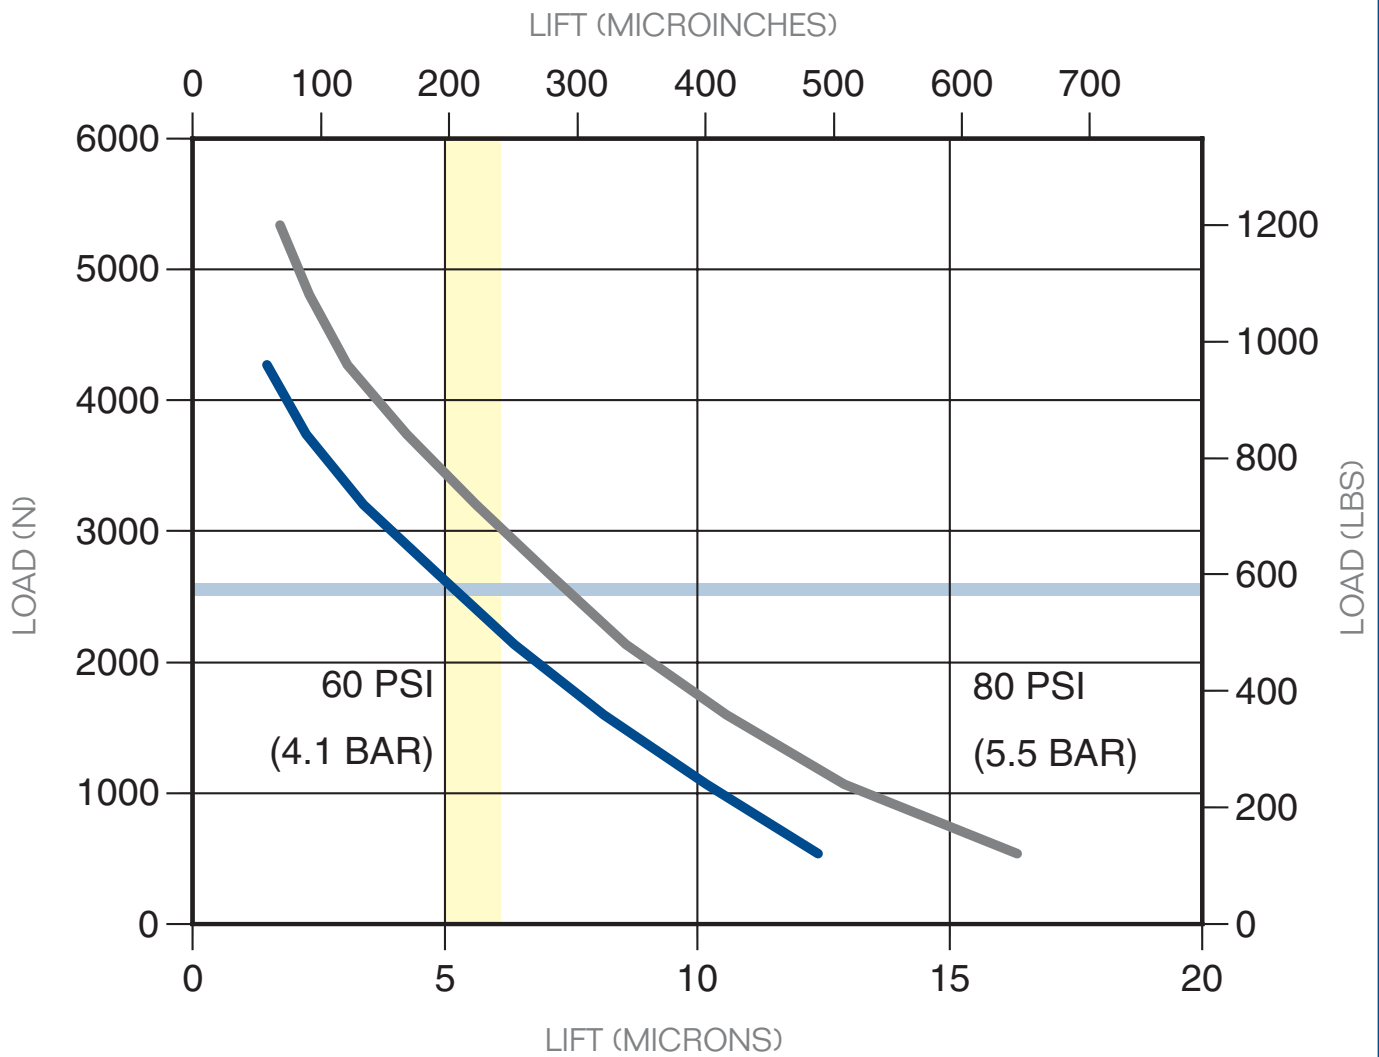

**S127501** Flat Rectangular Air Bearing—075mmx150mm

■ Ideal Load    ■ Recommended Operating Range    ■ 60 psi    ■ 80 psi

Guide Surface: Granite