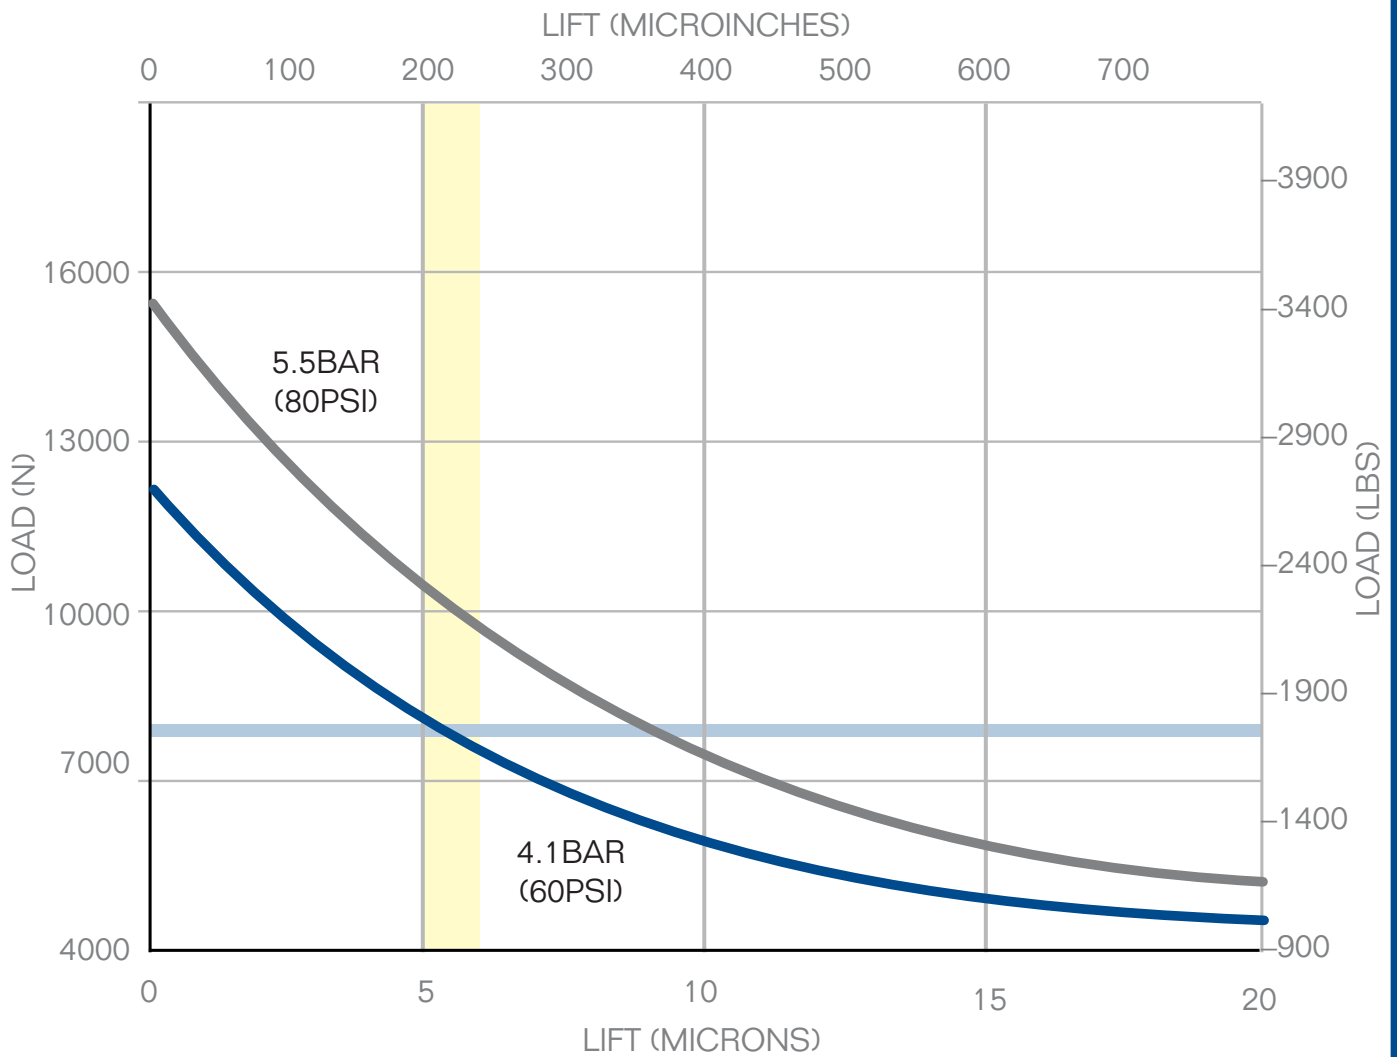

S1020001 Flat Round Air Bearing—200mm

■ Ideal Load ■ Recommended Operating Range ■ 60 psi ■ 80 psi

Guide Surface: Granite