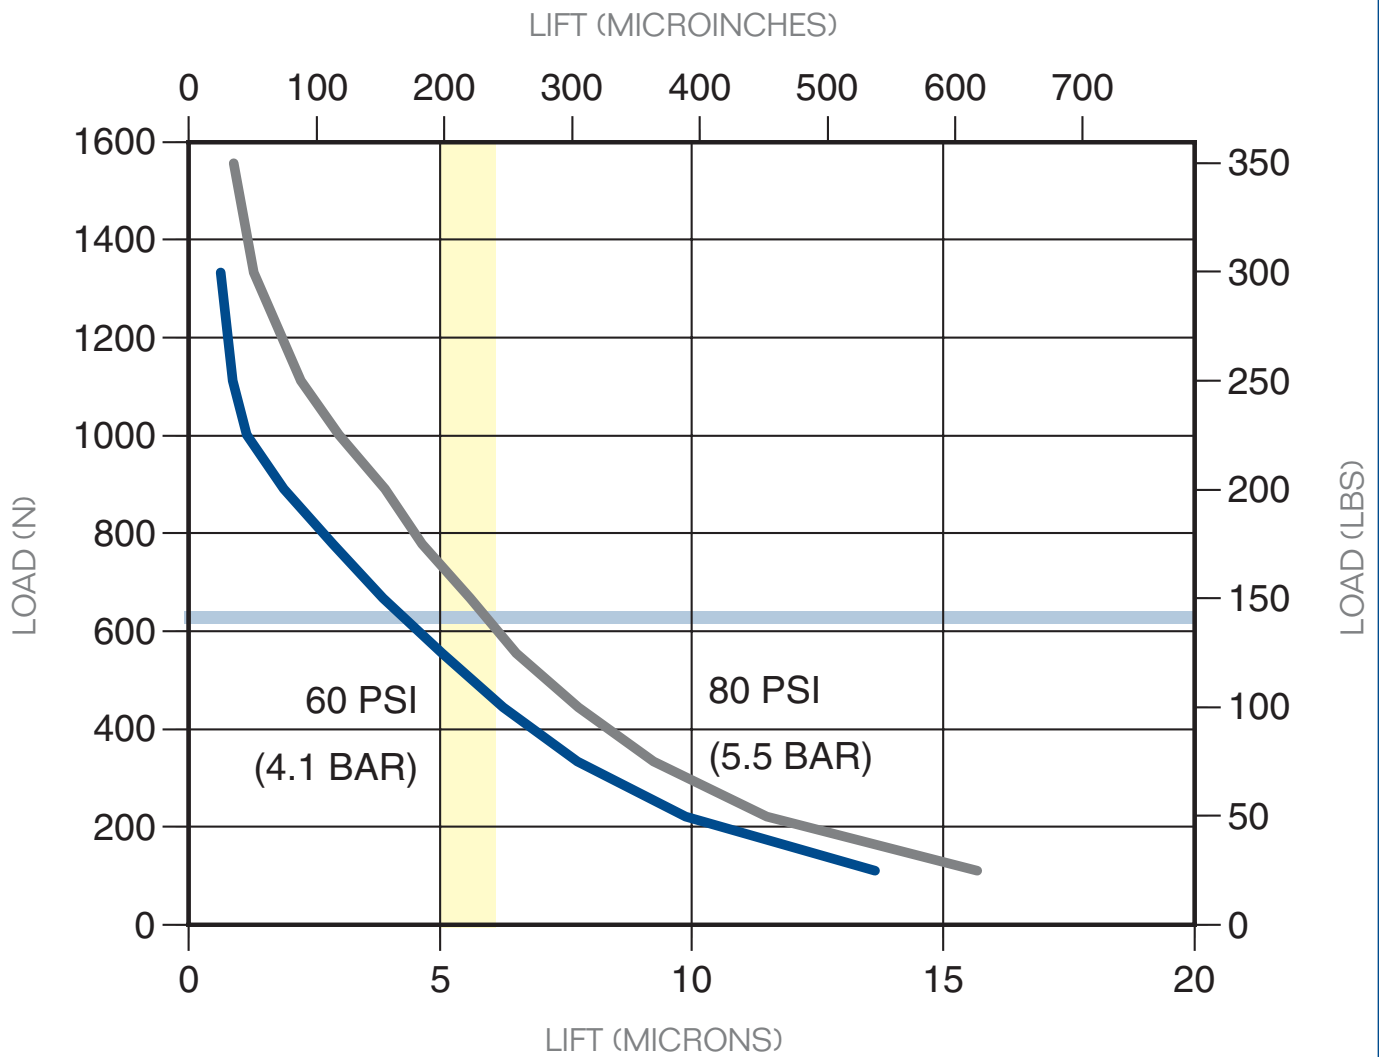

**S124002** Flat Rectangular Air Bearing—040mmx080mm

■ Ideal Load    ■ Recommended Operating Range    ■ 60 psi    ■ 80 psi

Guide Surface: Granite